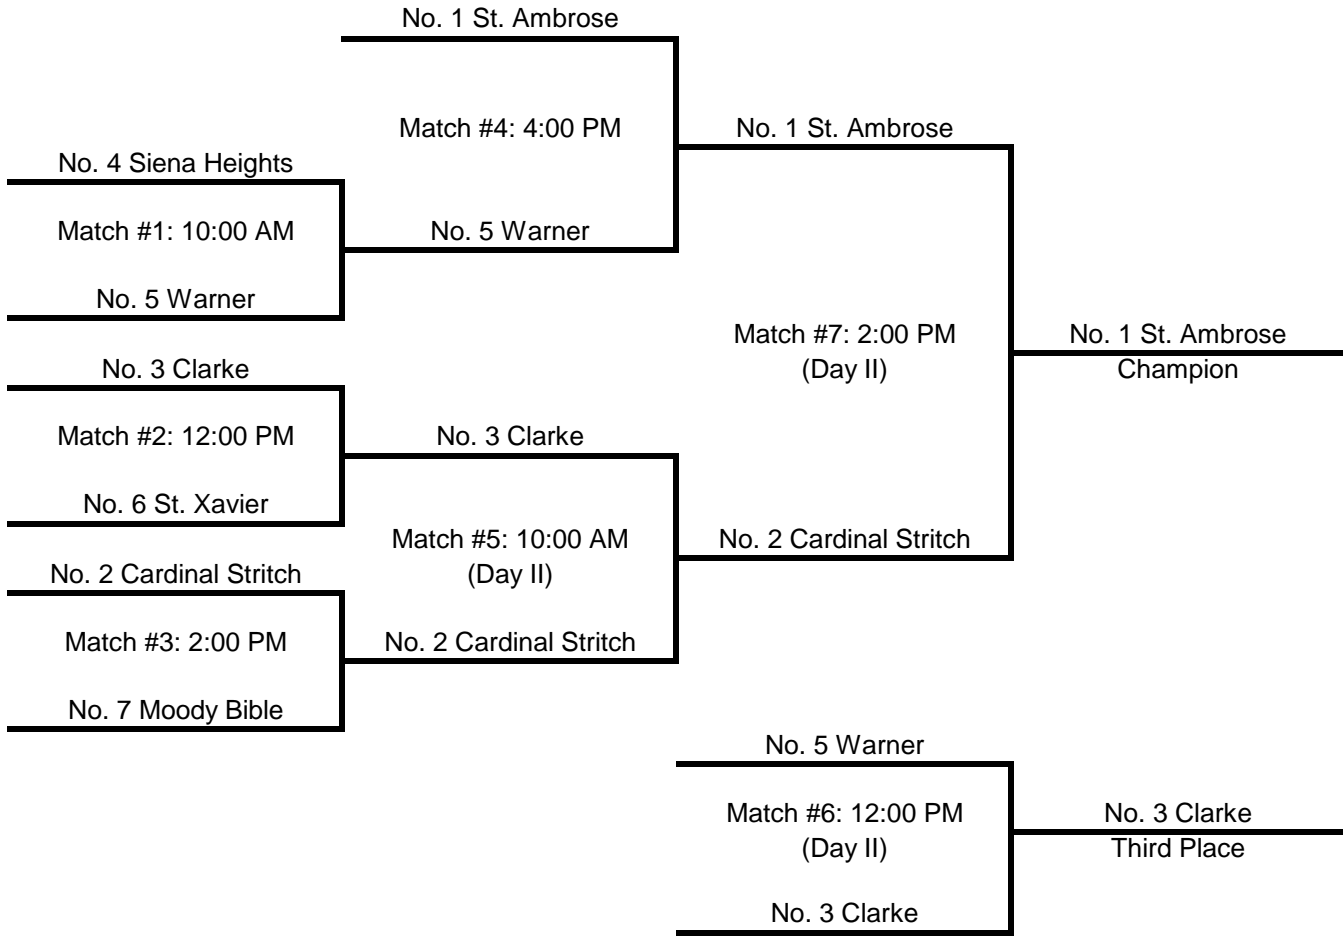

MAMVIC East Tournament Bracket

Day I	Day II
Match #1: 10am 4 v 5	Match #5: 10am W(Match #2) v W(Match #3)
Match #2: 12pm 3 v 6	Match #6: 12pm L(Match #4) v L(Match #5)
Match #3: 2pm 2 v 7	Match #7: 2pm W(Match #4) v W(Match #5)
Match #4: 4pm 1 v W(Match #1)	